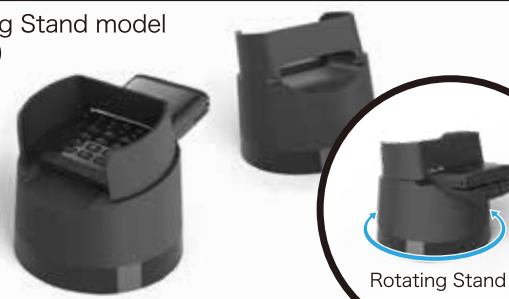

Incredist Premium

PaymentMeister (iPad / iPod touch)

Battery Charging Cradle

Standard Compact model

Rotating Stand model (option)

Specifications

	Standard model	2D barcode model
CPU	Secure MCU	
Communications	<ul style="list-style-type: none"> Serial Interface Bluetooth 4.0 	
Magnetic Stripe Reader	ISO7810/7811, 3 Track encrypted head, Bi-directional	
IC Card Reader	ISO7816, EMV L1	
NFC Reader	ISO 14443 A & B, FeliCa, Mifare	
Buzzer	Yes	
PIN Pad	10 numeric characters and 5 functions	
LCD Screen	OED (Organic Electroluminescence Display)	
2D Barcode Reader	None	1D+2D barcode
Indicators	5 LED with 5 colors (Blue, Red, Yellow, Green, White)	
Battery	3.7V/920mAh (non-removable)	
Environmental Features	Operating Temperature: 0°C~50°C Operating Humidity: 10%~90% (non-condensing) Storage Temperature: -20°C~60°C Storage Humidity: 5%~95% (non-condensing)	
Dimensions	66(W)mm x 120(L)mm x 17.5(H)mm	66(W)mm x 120(L)mm x 17.5-28.1(H)mm
Weight	150g	170g
Certifications	CE, FCC, EMV L1&L2 PCI-PTS 4.0, FeliCa, Bluetooth, Contactless EMV, PA-DSS	
Strap holes	Yes (Portable with neck strap)	